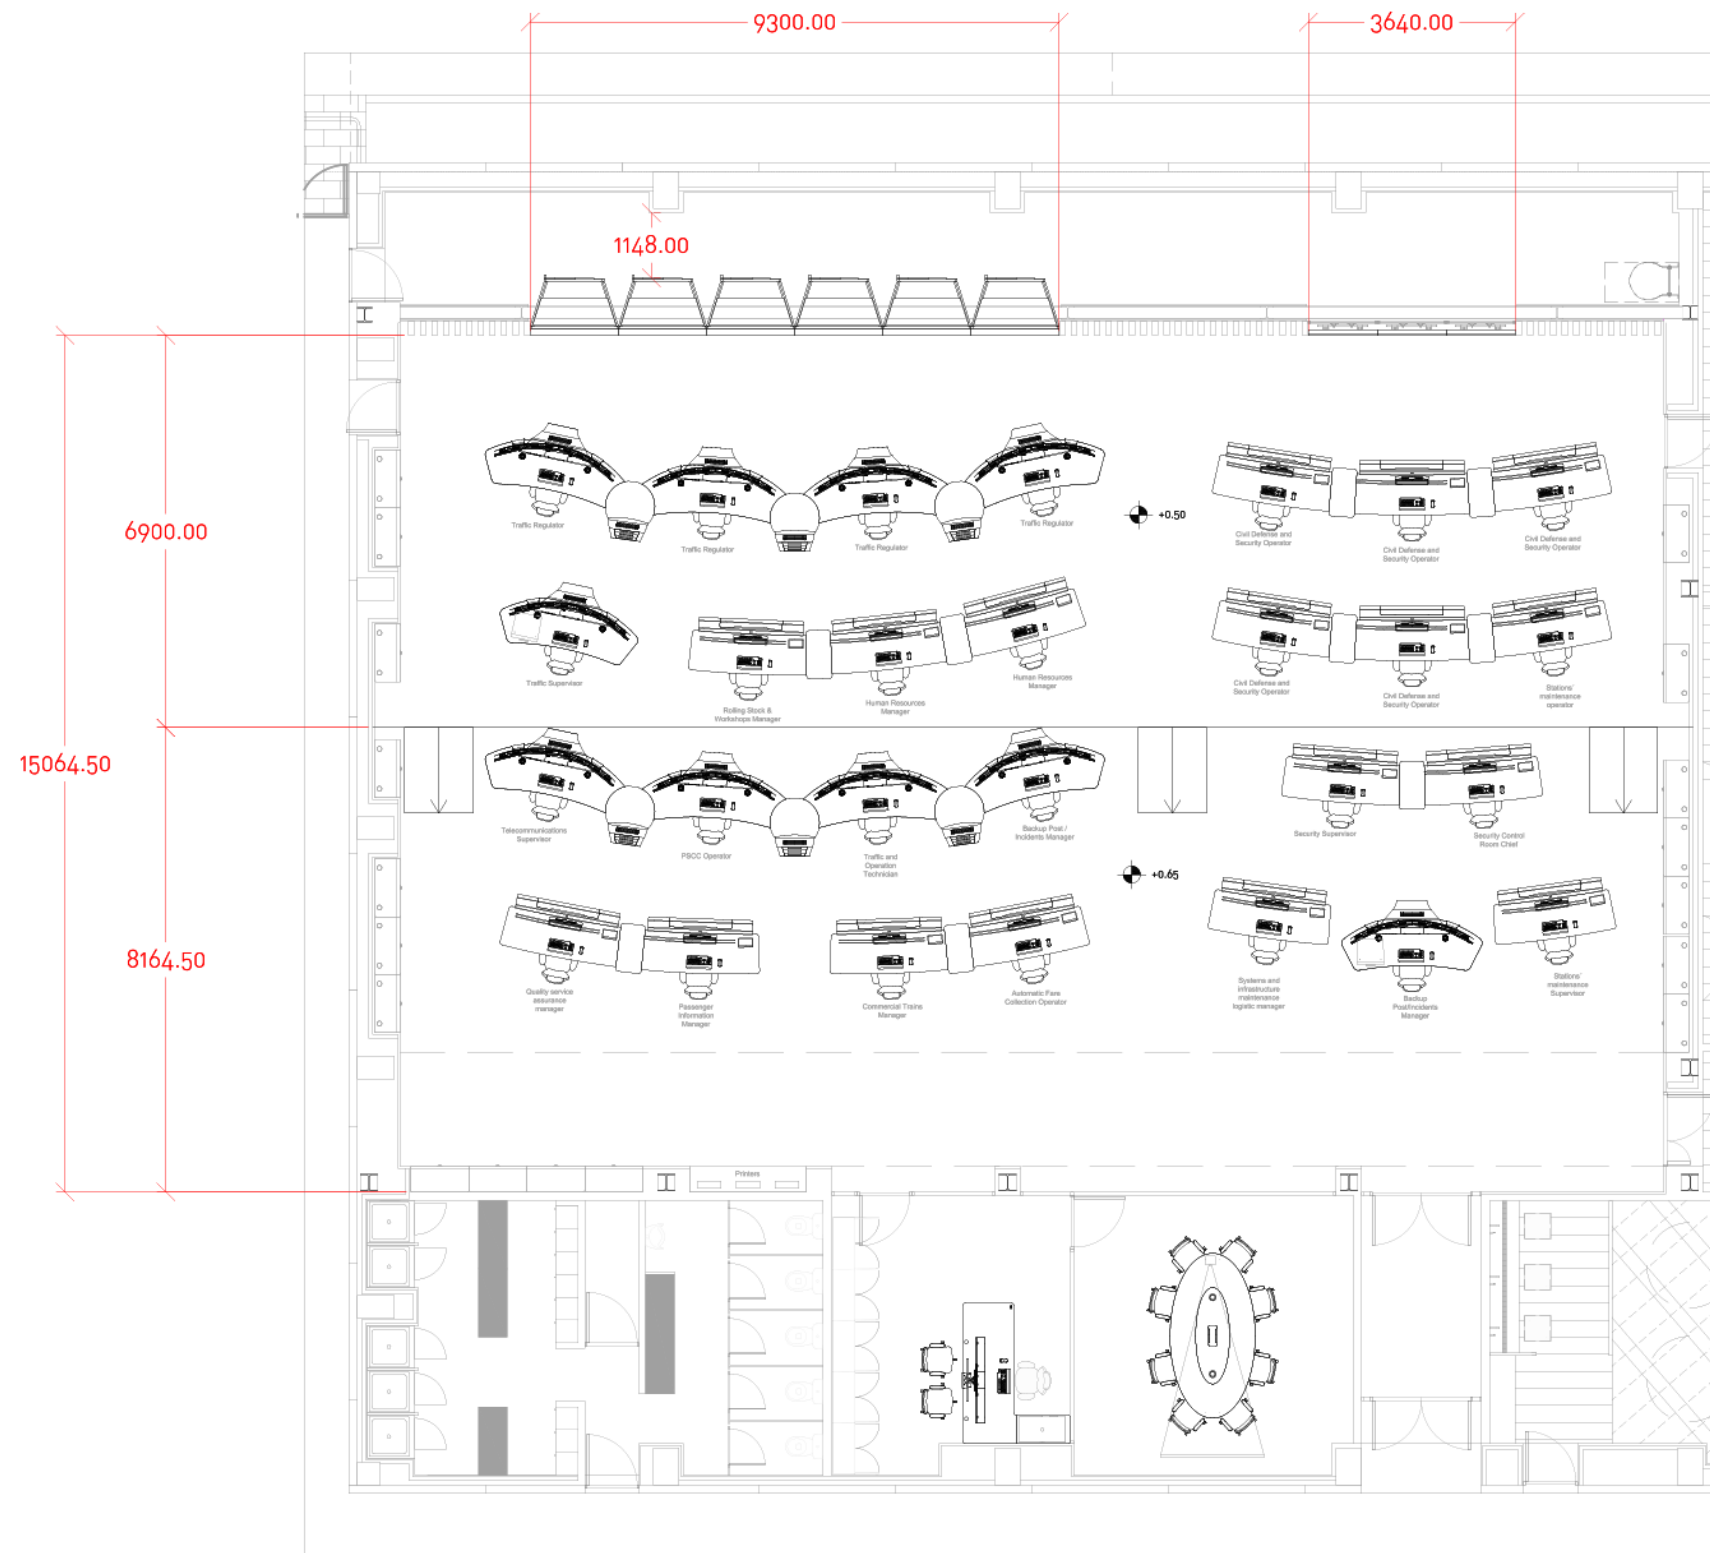

MEETING CONSOLE

Round meeting table 1200mm diameter. Includes:
+ 4x EXO Chair
+ 1x Connectivity spot

FILLING MODULES
MDF manufactured cabinets with hinged doors. Mesures: 1000x450x700 (WxDxH).

VIDEOWALL
12x3 of 67" LED Videowall system

MONITOR
LED 55"

MEETING TABLE

Square shape table top. Includes:
- 12x Khroma Chair.
- 4x Connectivity spot.
- 1x Monitor support integrated in structure.
+ 1x Pop up monitor 17"

indra

SPECIAL PROJECTS

- + 4x GROUPS of 5 operators each.
- + 2x SUPERVISOR.
- + 2x videowall 16x2 70". Total: 64 screens.

CONTROL ROOM

DIMENSIONS

Maximum dimensions	30,38 x 10,78 m
Area	307,23 m ²

Operators	24
Supervisor	1

AUDIOVISUALS

General	24x2 OLF-721 de 70"
Operator	4x 24"
Supervisor	5x 24"

FILLING

Modules	3,46 m ³
---------	---------------------