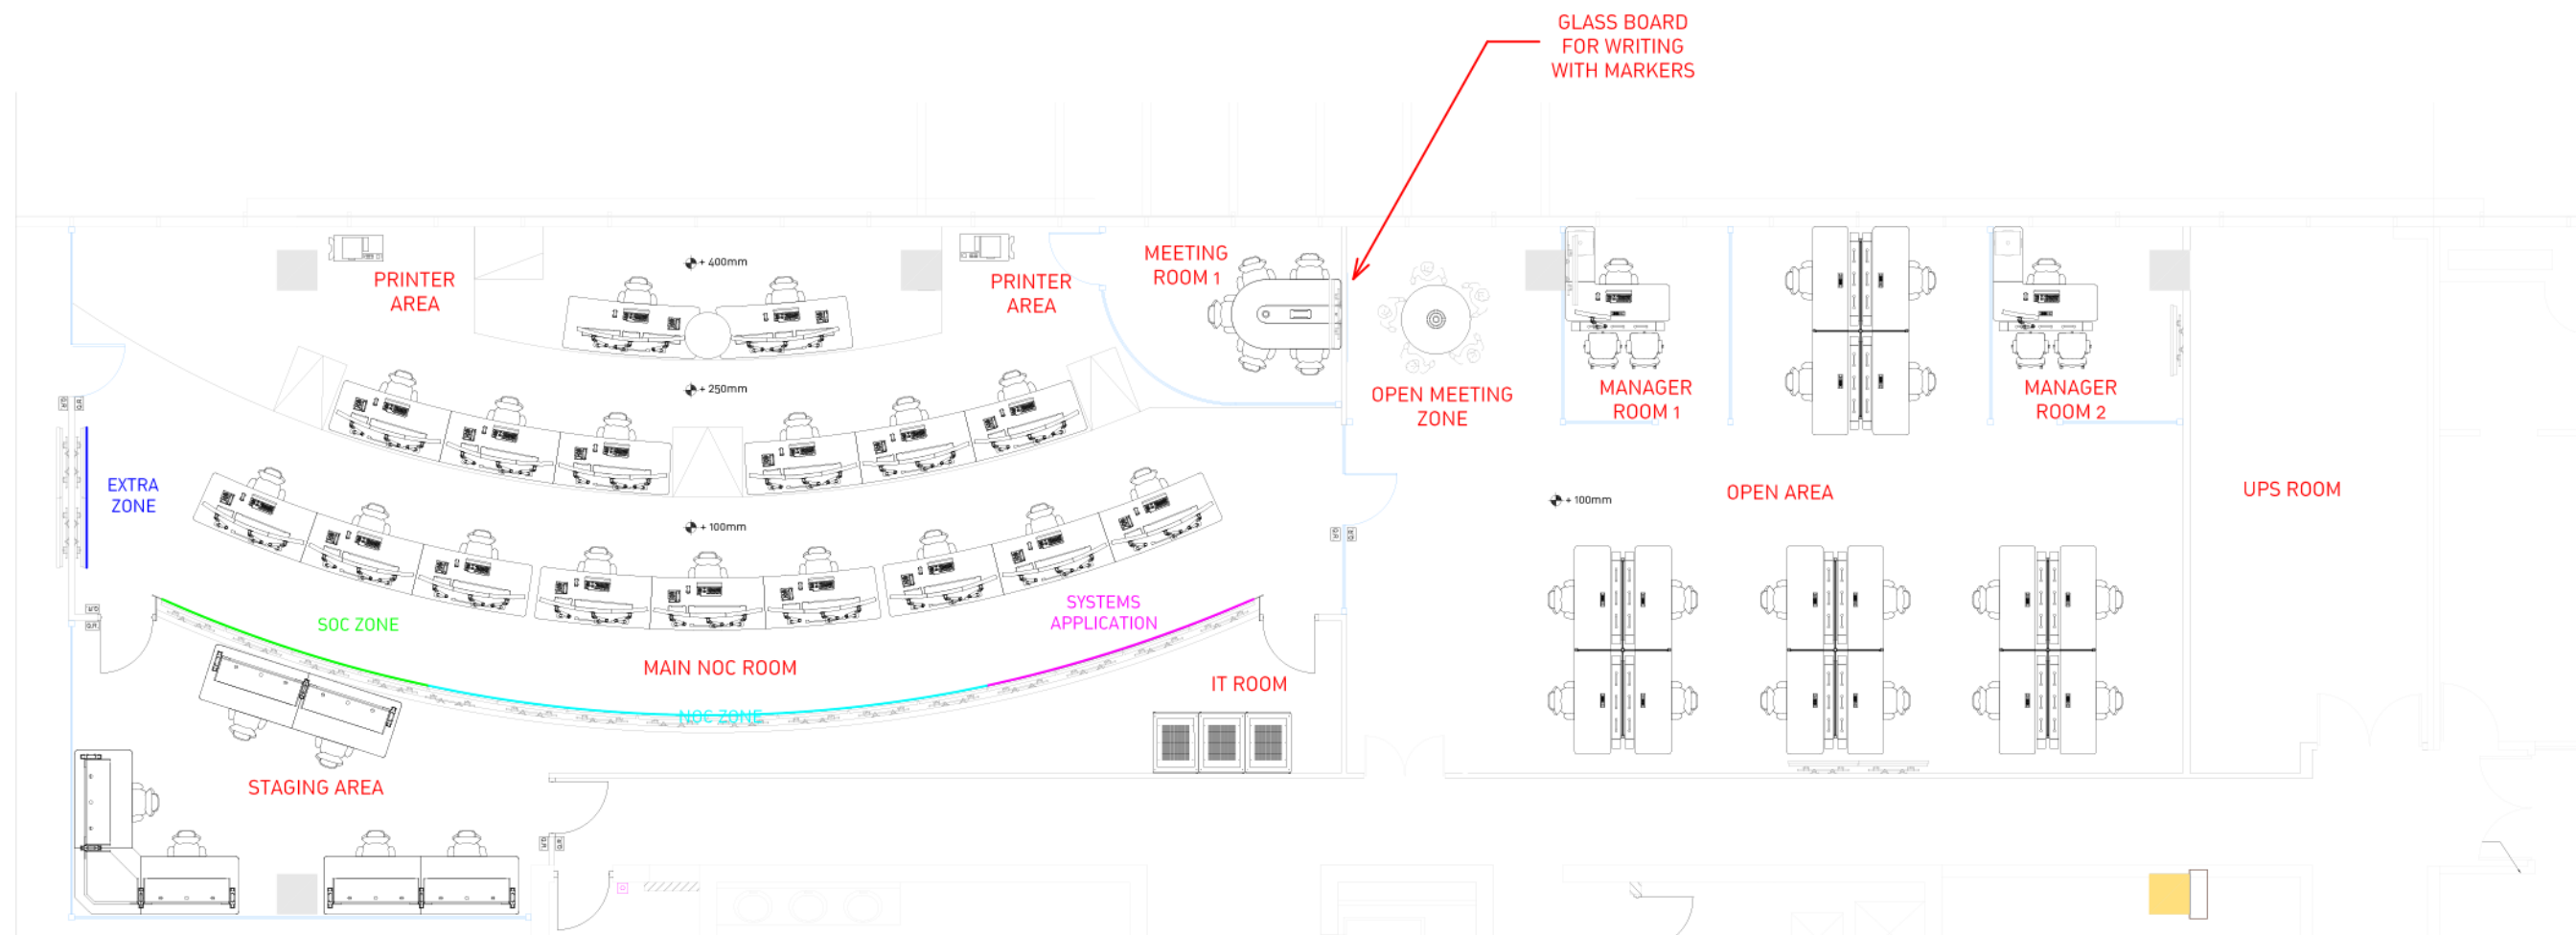

MEETING TABLE

- Crae model meeting table with oval shape. Includes:
- 25x electrical 17" screen with microphone
 - 25x modular structure for equipment
 - 25x connectivity spot with 1x Energy socket + 2x rj45 data sockets + 2x USB sockets.
 - 25x Khroma chair.

Temporary workers:
· 7x Khroma chairs.

Refreshment area adapted to room.

Cabinet adapted to room.

ENTRANCE DOOR

ENTRANCE DOOR

LCD WALL
3x2 55" monitor (front maintenance)

PROJECT SAMPLES WITH

Emaar Network Operations Control Room

1 OPERATOR CONSOLE

LAN Console for 1 operator; with 1200 mm cableduct and straight table top shape.

Includes:

- 1x 4 monitor support for up to 21"
- 1x Rear PC support
- 1x Connectivity spot
- 1x CXO chair
- 1x Desk lamp
- 1x Drawer with wheels

1 OPERATOR

LAN Console for 1 operator; with 1200 mm cableduct and straight table top shape.

Includes:

- 1x 4 monitor support for up to 21"
- 1x Rear PC support
- 1x Connectivity spot
- 1x CXO chair
- 1x Desk lamp
- 1x Drawer with wheels