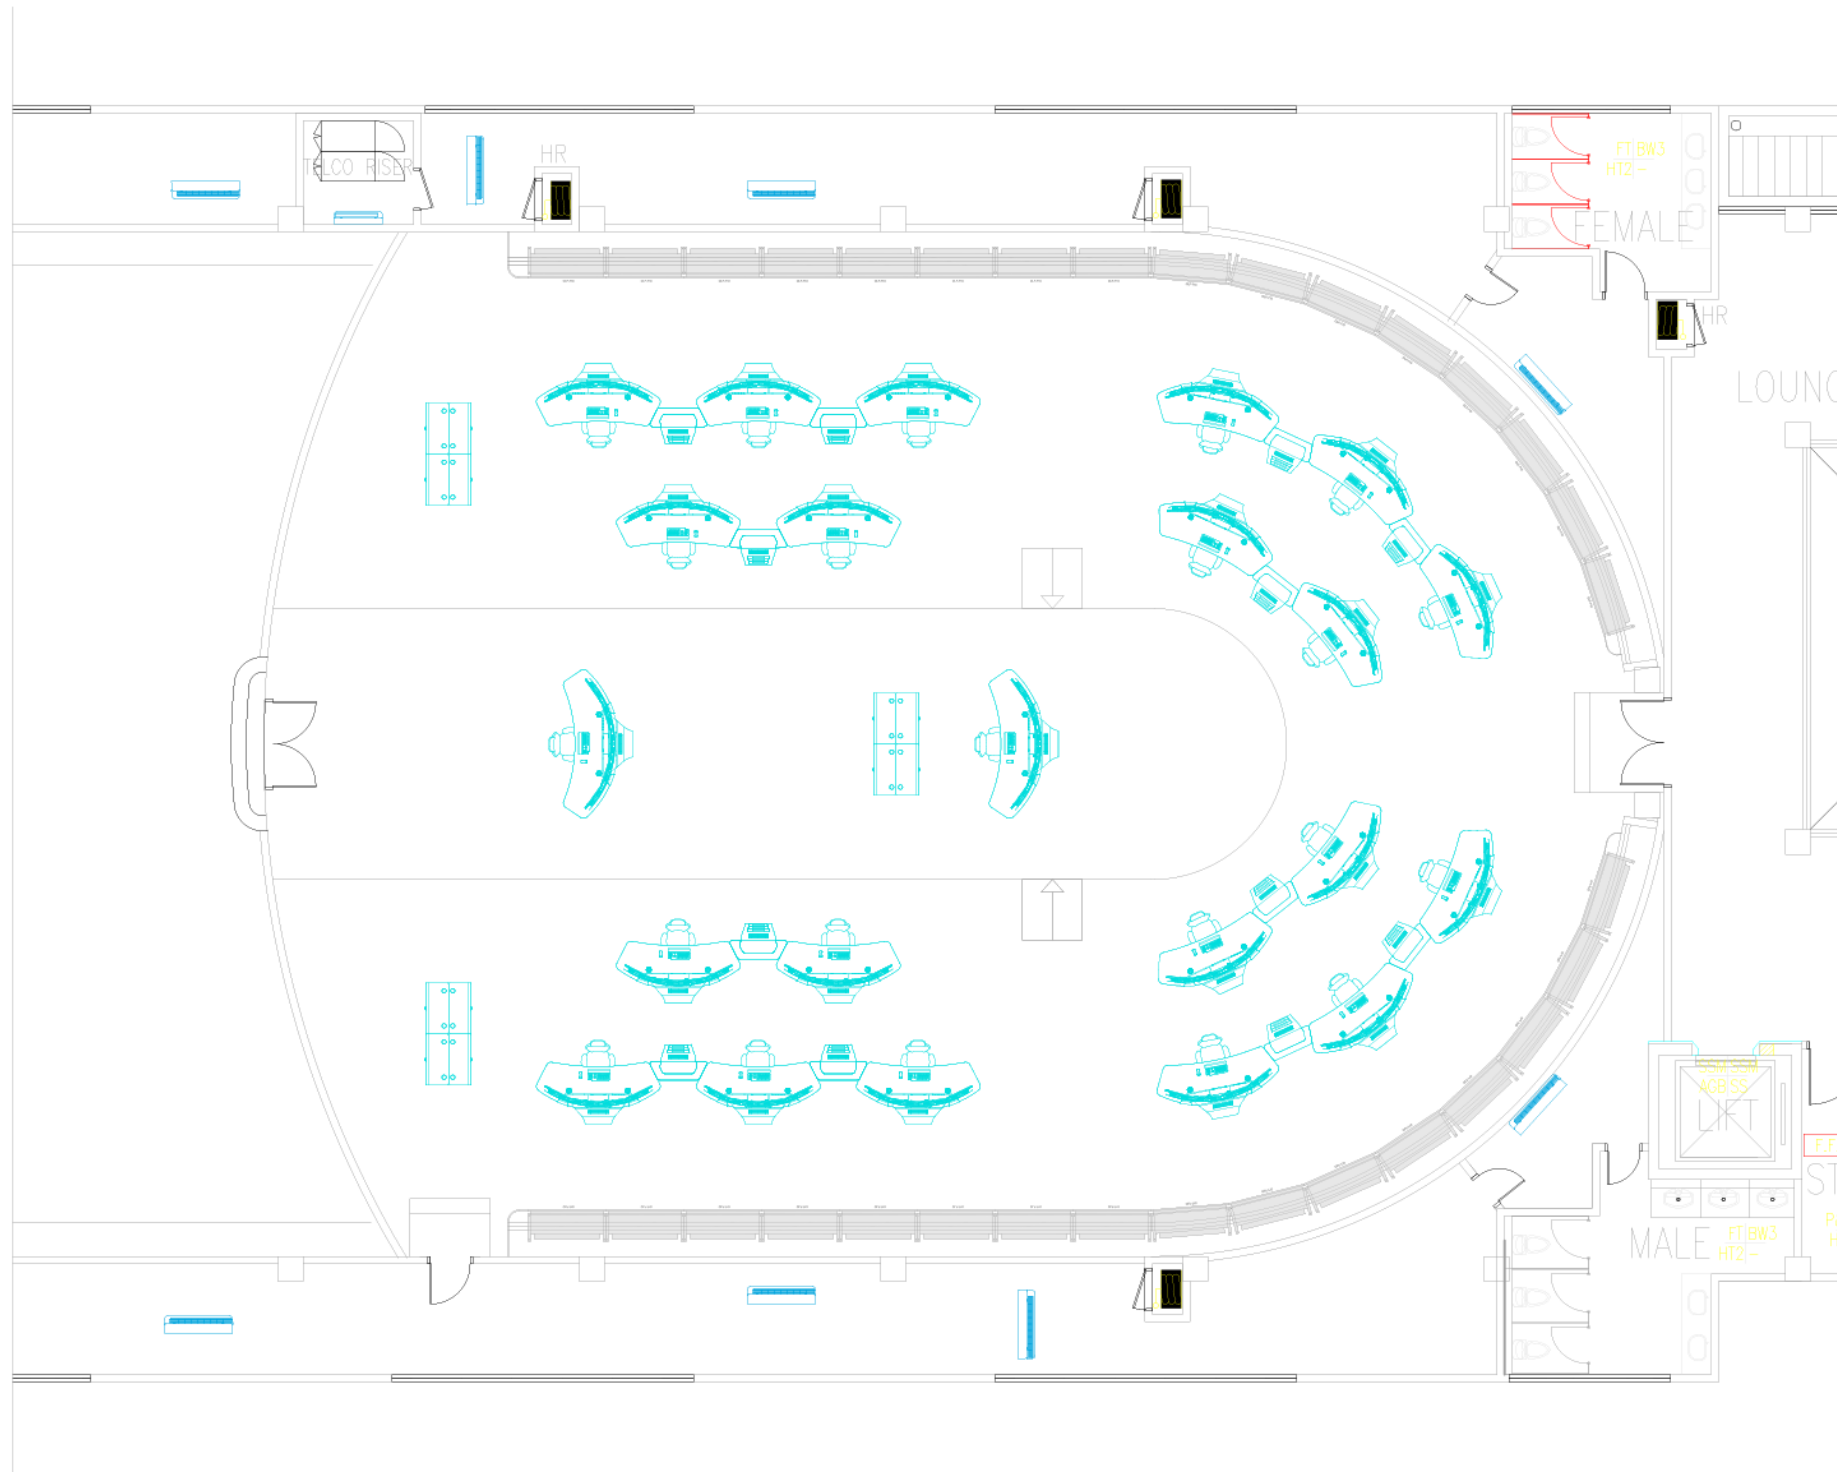

MONITOR
LED 55"

MEETING TABLE

Square shape table top. Includes:
- 12x Khroma Chair.
- 4x Connectivity spot.
- 1x Monitor support integrated in structure.
+ 1x Pop up monitor 17"

indra

SPECIAL PROJECTS

- + 4x GROUPS of 5 operators each.
- + 2x SUPERVISOR.
- + 2x videowall 16x2 70". Total: 64 screens.