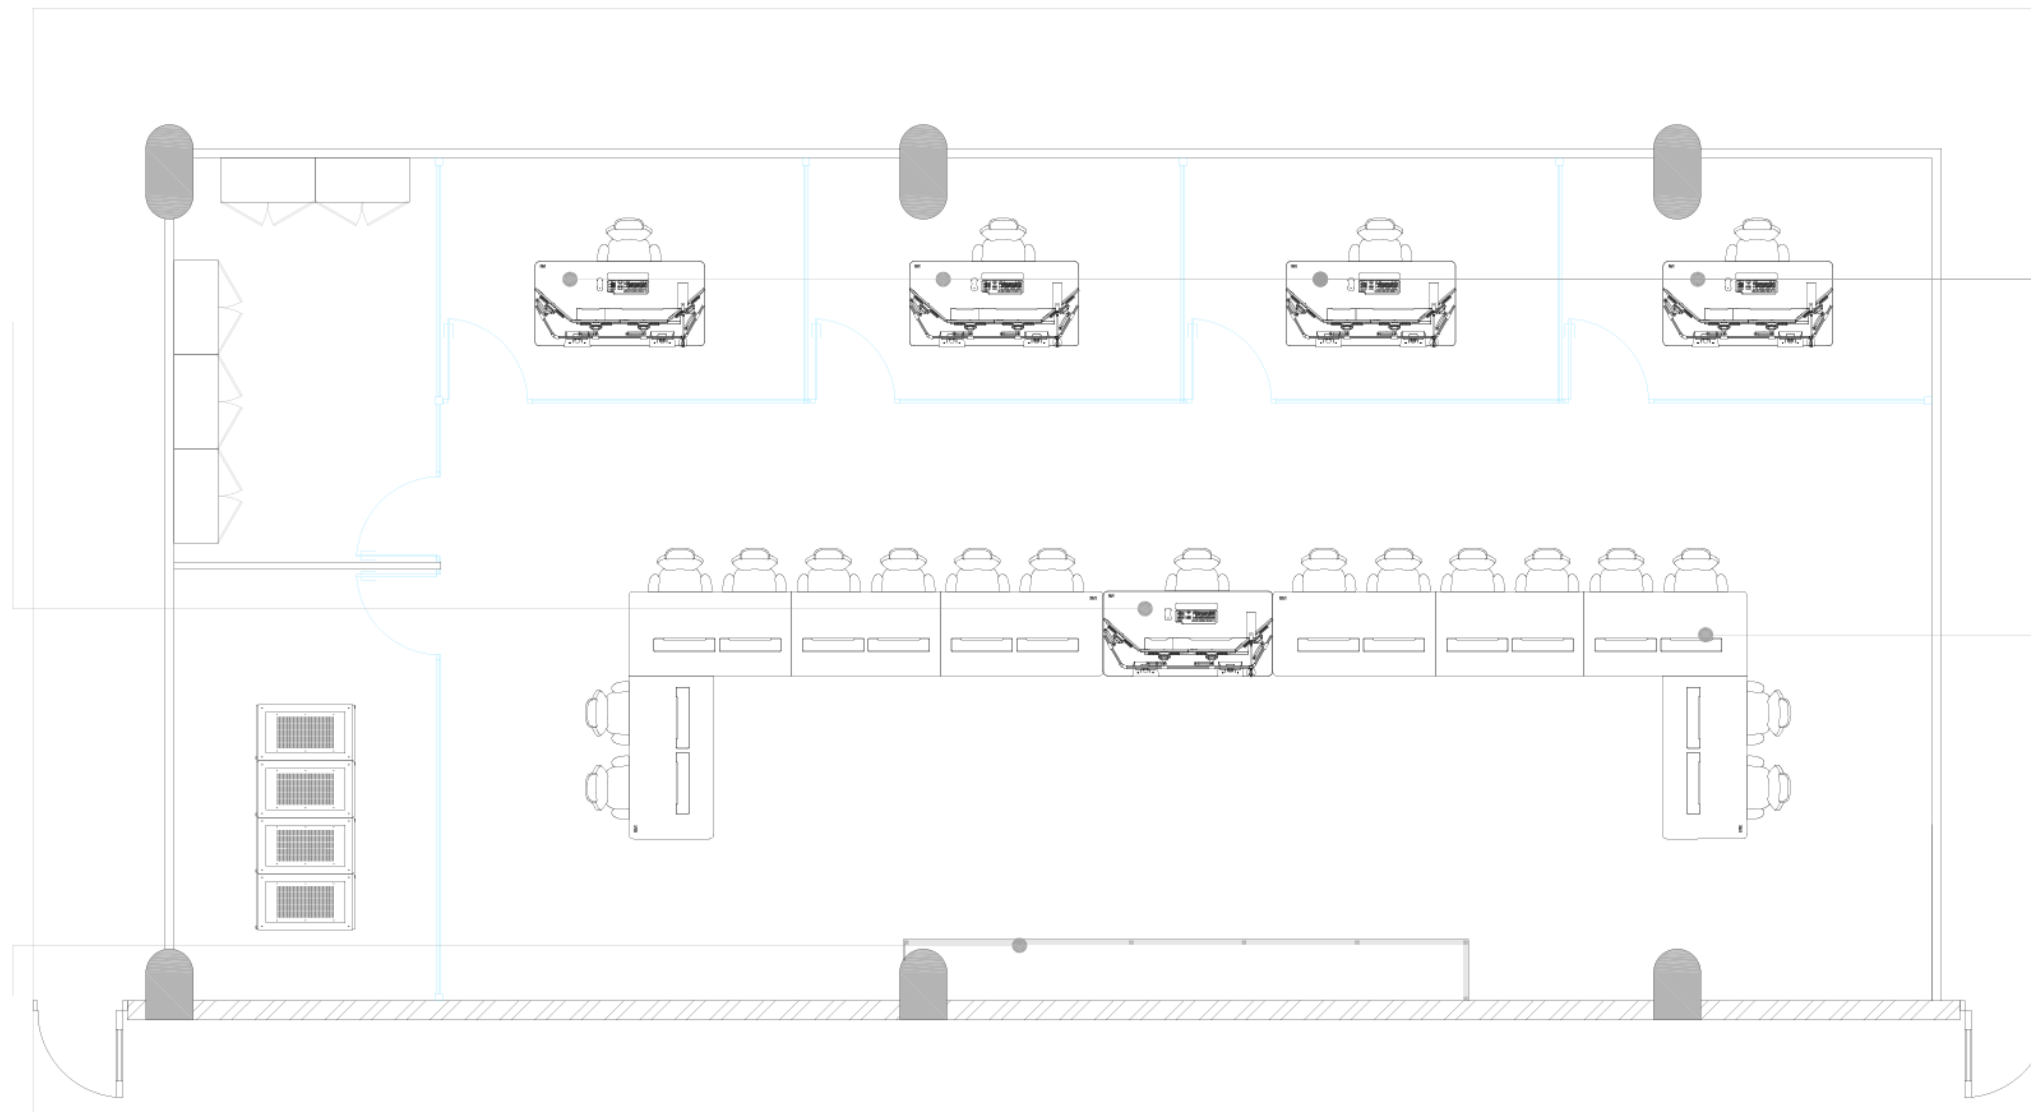

1 OPERATOR

LAN Console for 1 operator; with 1200 mm cableduct and straight table top shape.

Includes:

- 1x 4 monitor support for up to 21"
- 1x Rear PC support
- 1x Connectivity spot
- 1x CXO chair
- 1x Desk lamp
- 1x Drawer with wheels

MEETING DESK

LAN meeting table with "L" shape board x2 adapted to the measures of the control console. Includes:

- + 1x Access cover to cable duct.
- + 1x CXO chair.

PROJECTOR WALL
6x2 m.

MANAGER CONSOLE

LAN console with annexed table board and 1500mm cableduct. Includes:
+ 1x Acces cover to cableduct
+ 1x CXO Chair
+ 1x Small PC compartment
+ 1x Single monitor support
+ 1x Rear electronics compartment