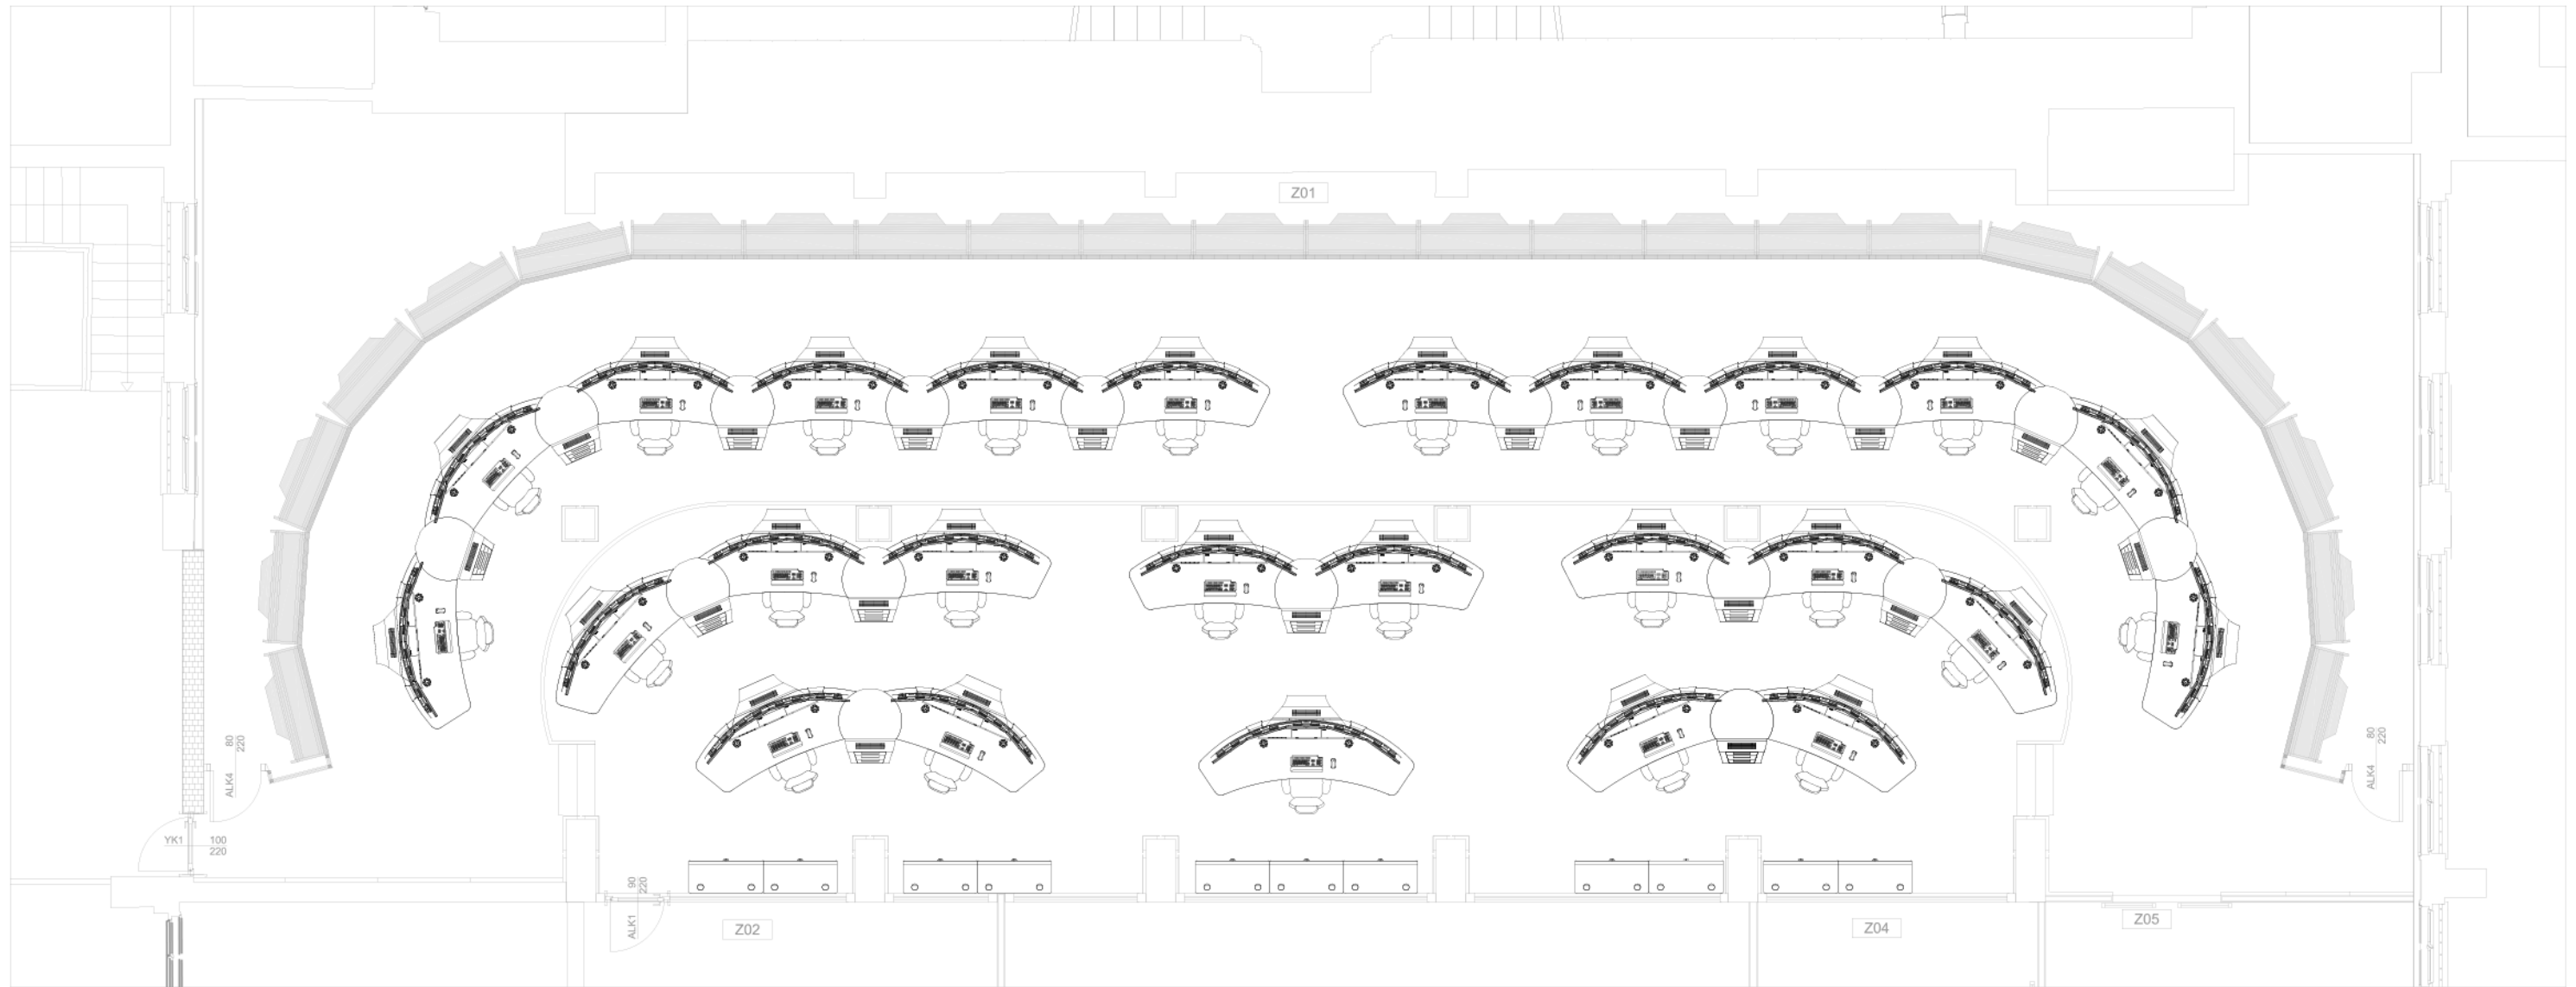

MONITOR
LED 55"

MEETING TABLE

Square shape table top. Includes:
- 12x Khroma Chair.
- 4x Connectivity spot.
- 1x Monitor support integrated in structure.
+ 1x Pop up monitor 17"

indra

SPECIAL PROJECTS

- + 4x GROUPS of 5 operators each.
- + 2x SUPERVISOR.
- + 2x videowall 16x2 70". Total: 64 screens.