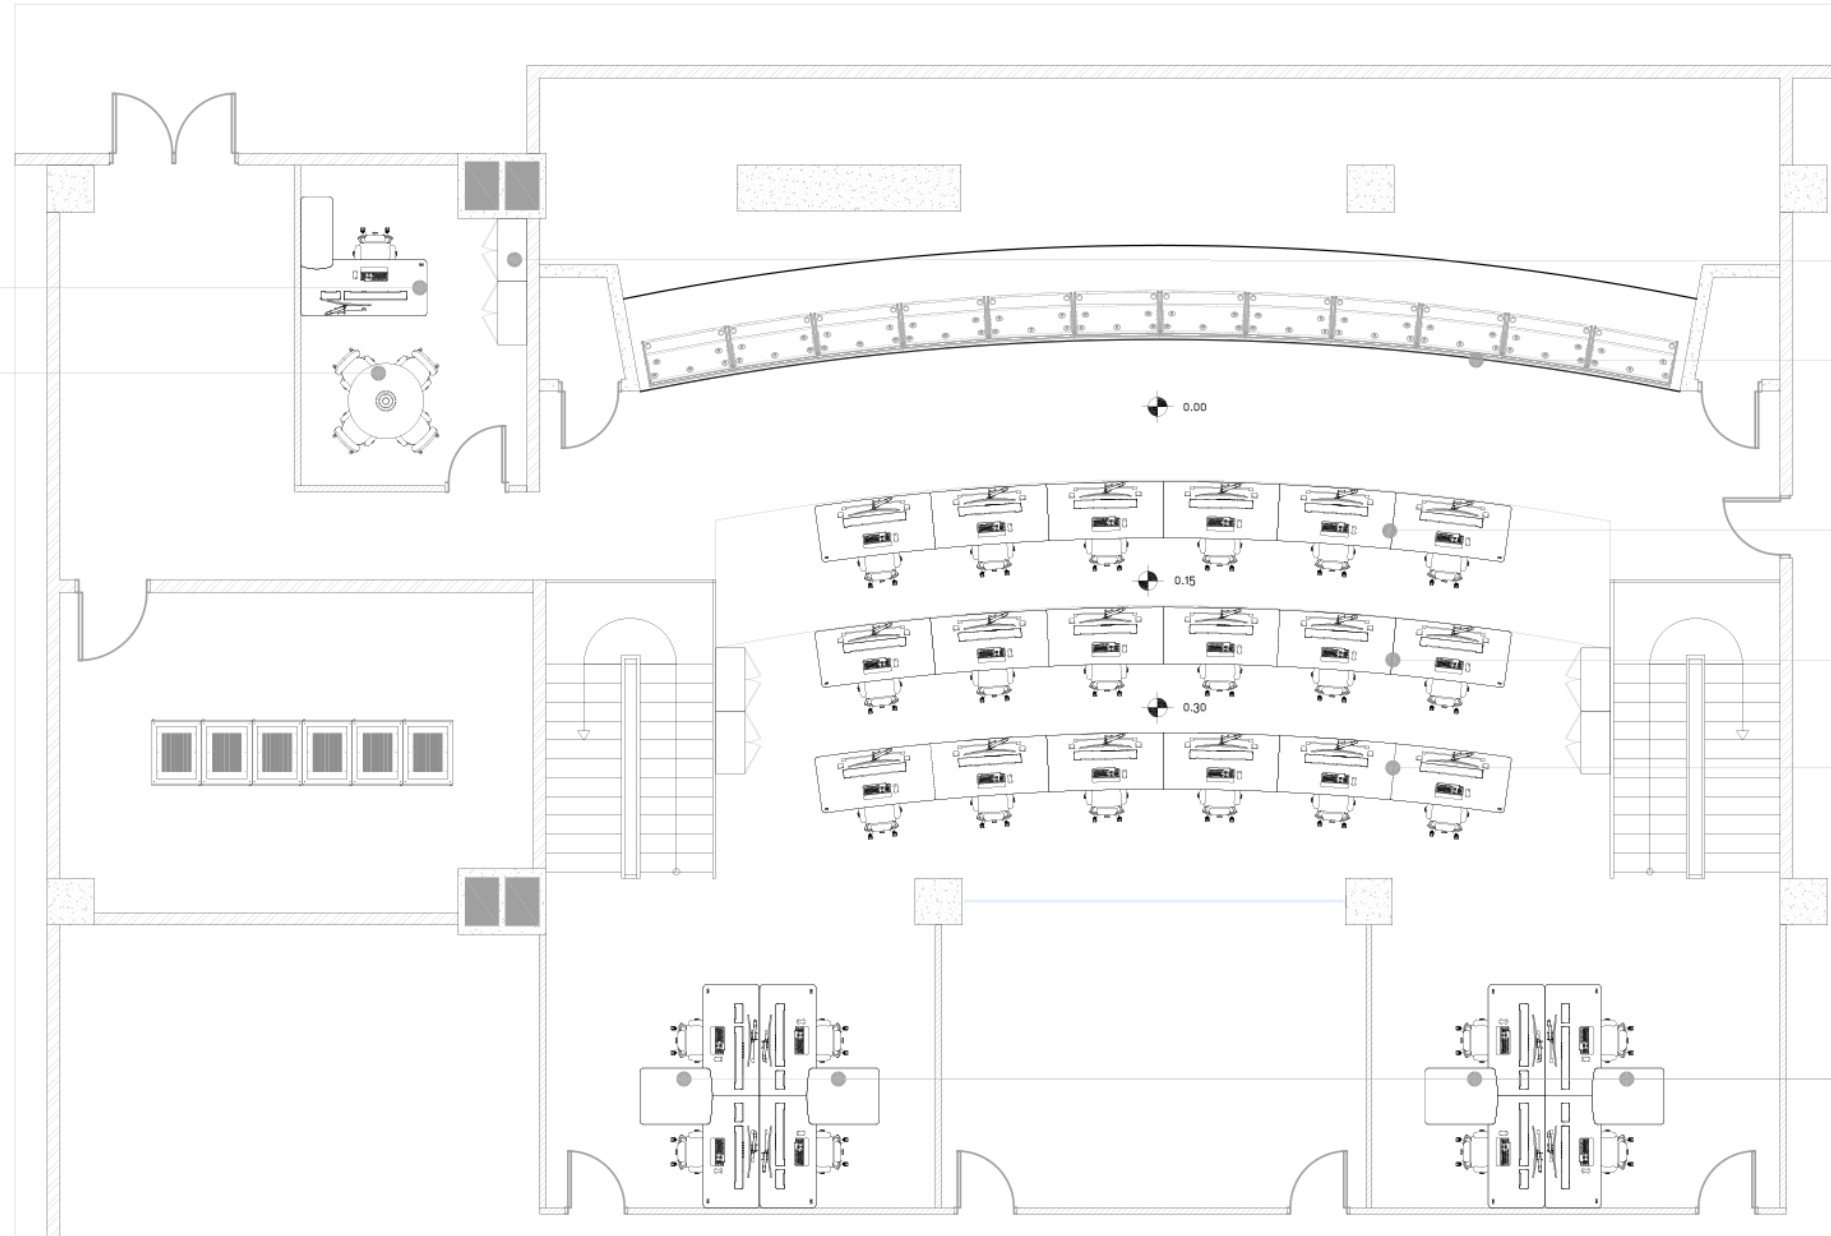

1 OPERATOR

LAN Console for 1 operator; with 1200 mm cableduct and straight table top shape.

Includes:

- 1x 4 monitor support for up to 21"
- 1x Rear PC support
- 1x Connectivity spot
- 1x CXO chair
- 1x Desk lamp
- 1x Drawer with wheels

MEETING DESK

LAN meeting table with "L" shape board x2 adapted to the measures of the control console. Includes:

- + 1x Access cover to cable duct.
- + 1x CXO chair.

PROJECTOR WALL
6x2 m.

MANAGER CONSOLE

LAN console with annexed table board and 1500mm cableduct. Includes:
+ 1x Acces cover to cableduct
+ 1x CXO Chair
+ 1x Small PC compartment
+ 1x Single monitor support
+ 1x Rear electronics compartment

MEETING CONSOLE

Round meeting table 1200mm diameter. Includes:
+ 4x EXO Chair
+ 1x Connectivity spot

FILLING MODULES
MDF manufactured cabinets with hinged doors. Mesures: 1000x450x700 (WxDxH).

VIDEOWALL
12x3 of 67" LED Videowall system