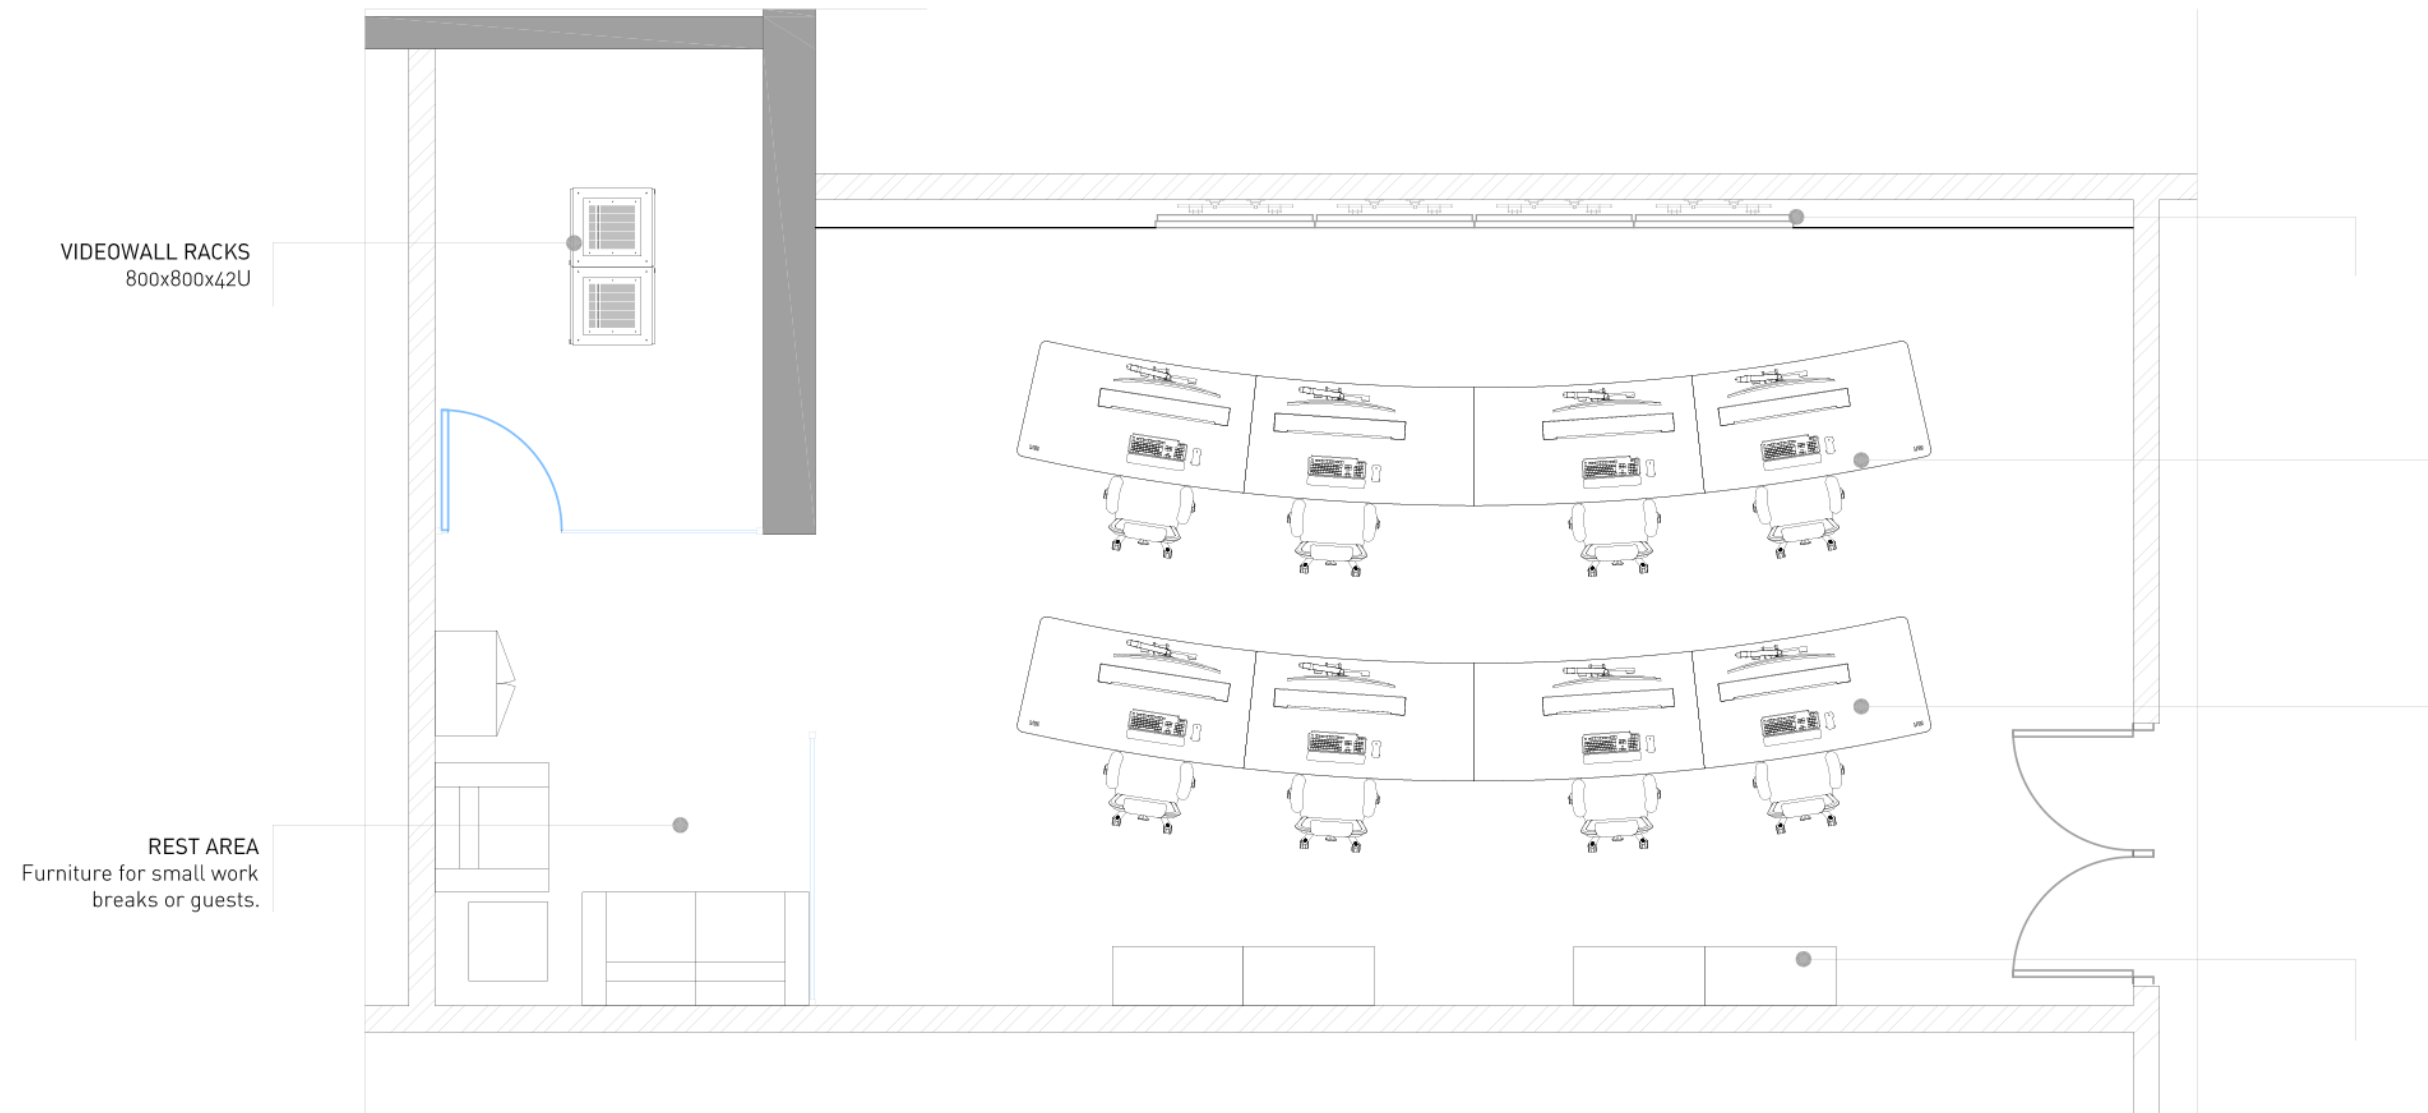

MONITOR
LED 55"

MEETING TABLE

Square shape table top. Includes:
- 12x Khroma Chair.
- 4x Connectivity spot.
- 1x Monitor support integrated in structure.
+ 1x Pop up monitor 17"

indra

SPECIAL PROJECTS

- + 4x GROUPS of 5 operators each.
- + 2x SUPERVISOR.
- + 2x videowall 16x2 70". Total: 64 screens.