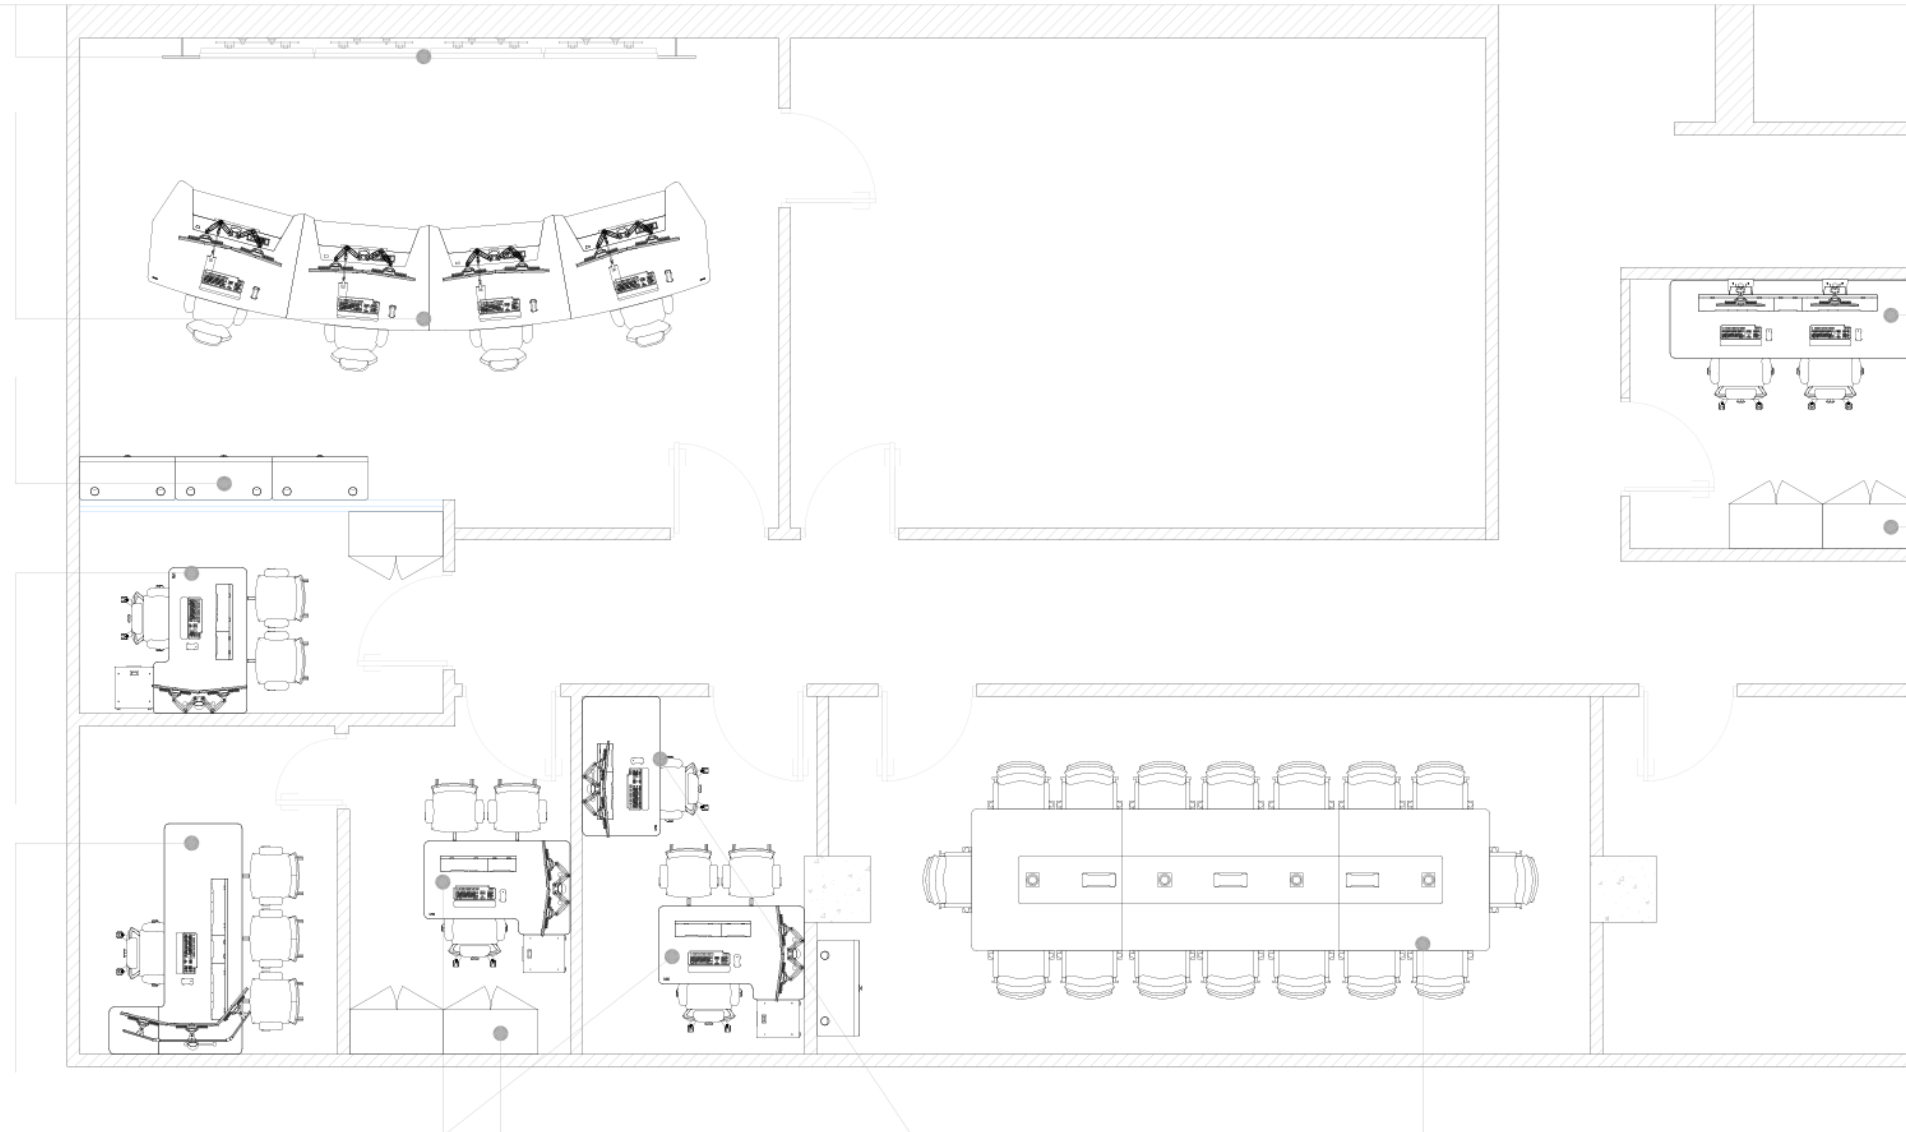

CRAE FILLING MODULE

3x modules with hinged doors and metallic coating. Measures: 1000x470x700 mm (WxDxH) each.

PENINSULA CONSOLE

LAN Console for 1 operator and 2 guests, with peninsular table top shape. Includes:
1x Double monitor support for up to 22".
1x Electronic module of 10U
1x Connectivity spot
1x Mobile drawer
1x CXO chair
2x EXO chair

SUPERVISOR CONSOLE

LAN Console for 1 supervisor and 3 guests, with peninsular table top shape. Includes:
1x Triple monitor support for up to 22".
1x Electronic module of 10U
1x Connectivity spot
1x Mobile drawer
1x CXO chair
3x EXO chair