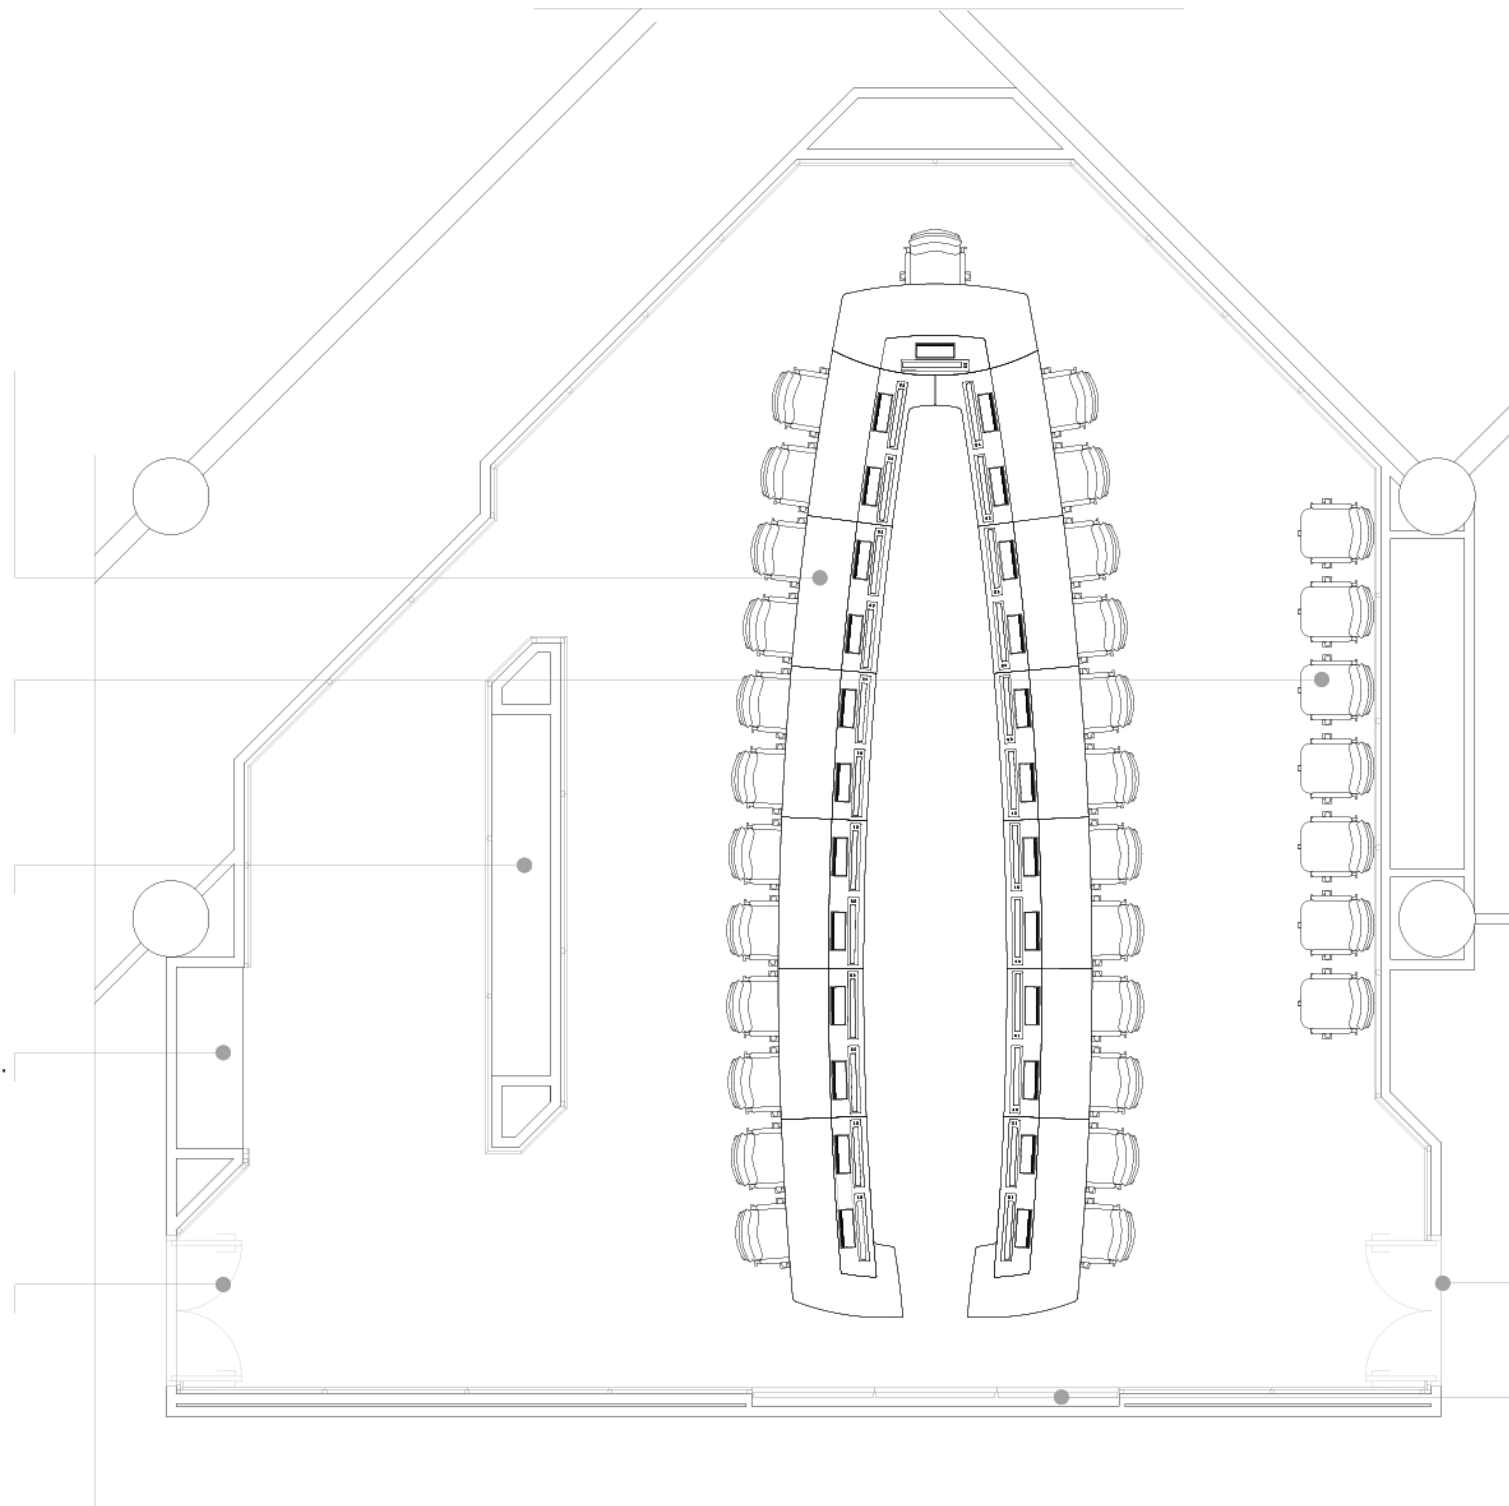

MEETING TABLE

- Crae model meeting table with oval shape. Includes:
- 25x electrical 17" screen with microphone
 - 25x modular structure for equipment
 - 25x connectivity spot with 1x Energy socket + 2x rj45 data sockets + 2x USB sockets.
 - 25x Khroma chair.

Temporary workers:
· 7x Khroma chairs.

Refreshment area adapted to room.

Cabinet adapted to room.

ENTRANCE DOOR

ENTRANCE DOOR

LCD WALL
3x2 55" monitor (front maintenance)

PROJECT SAMPLES WITH

Emaar Network Operations Control Room