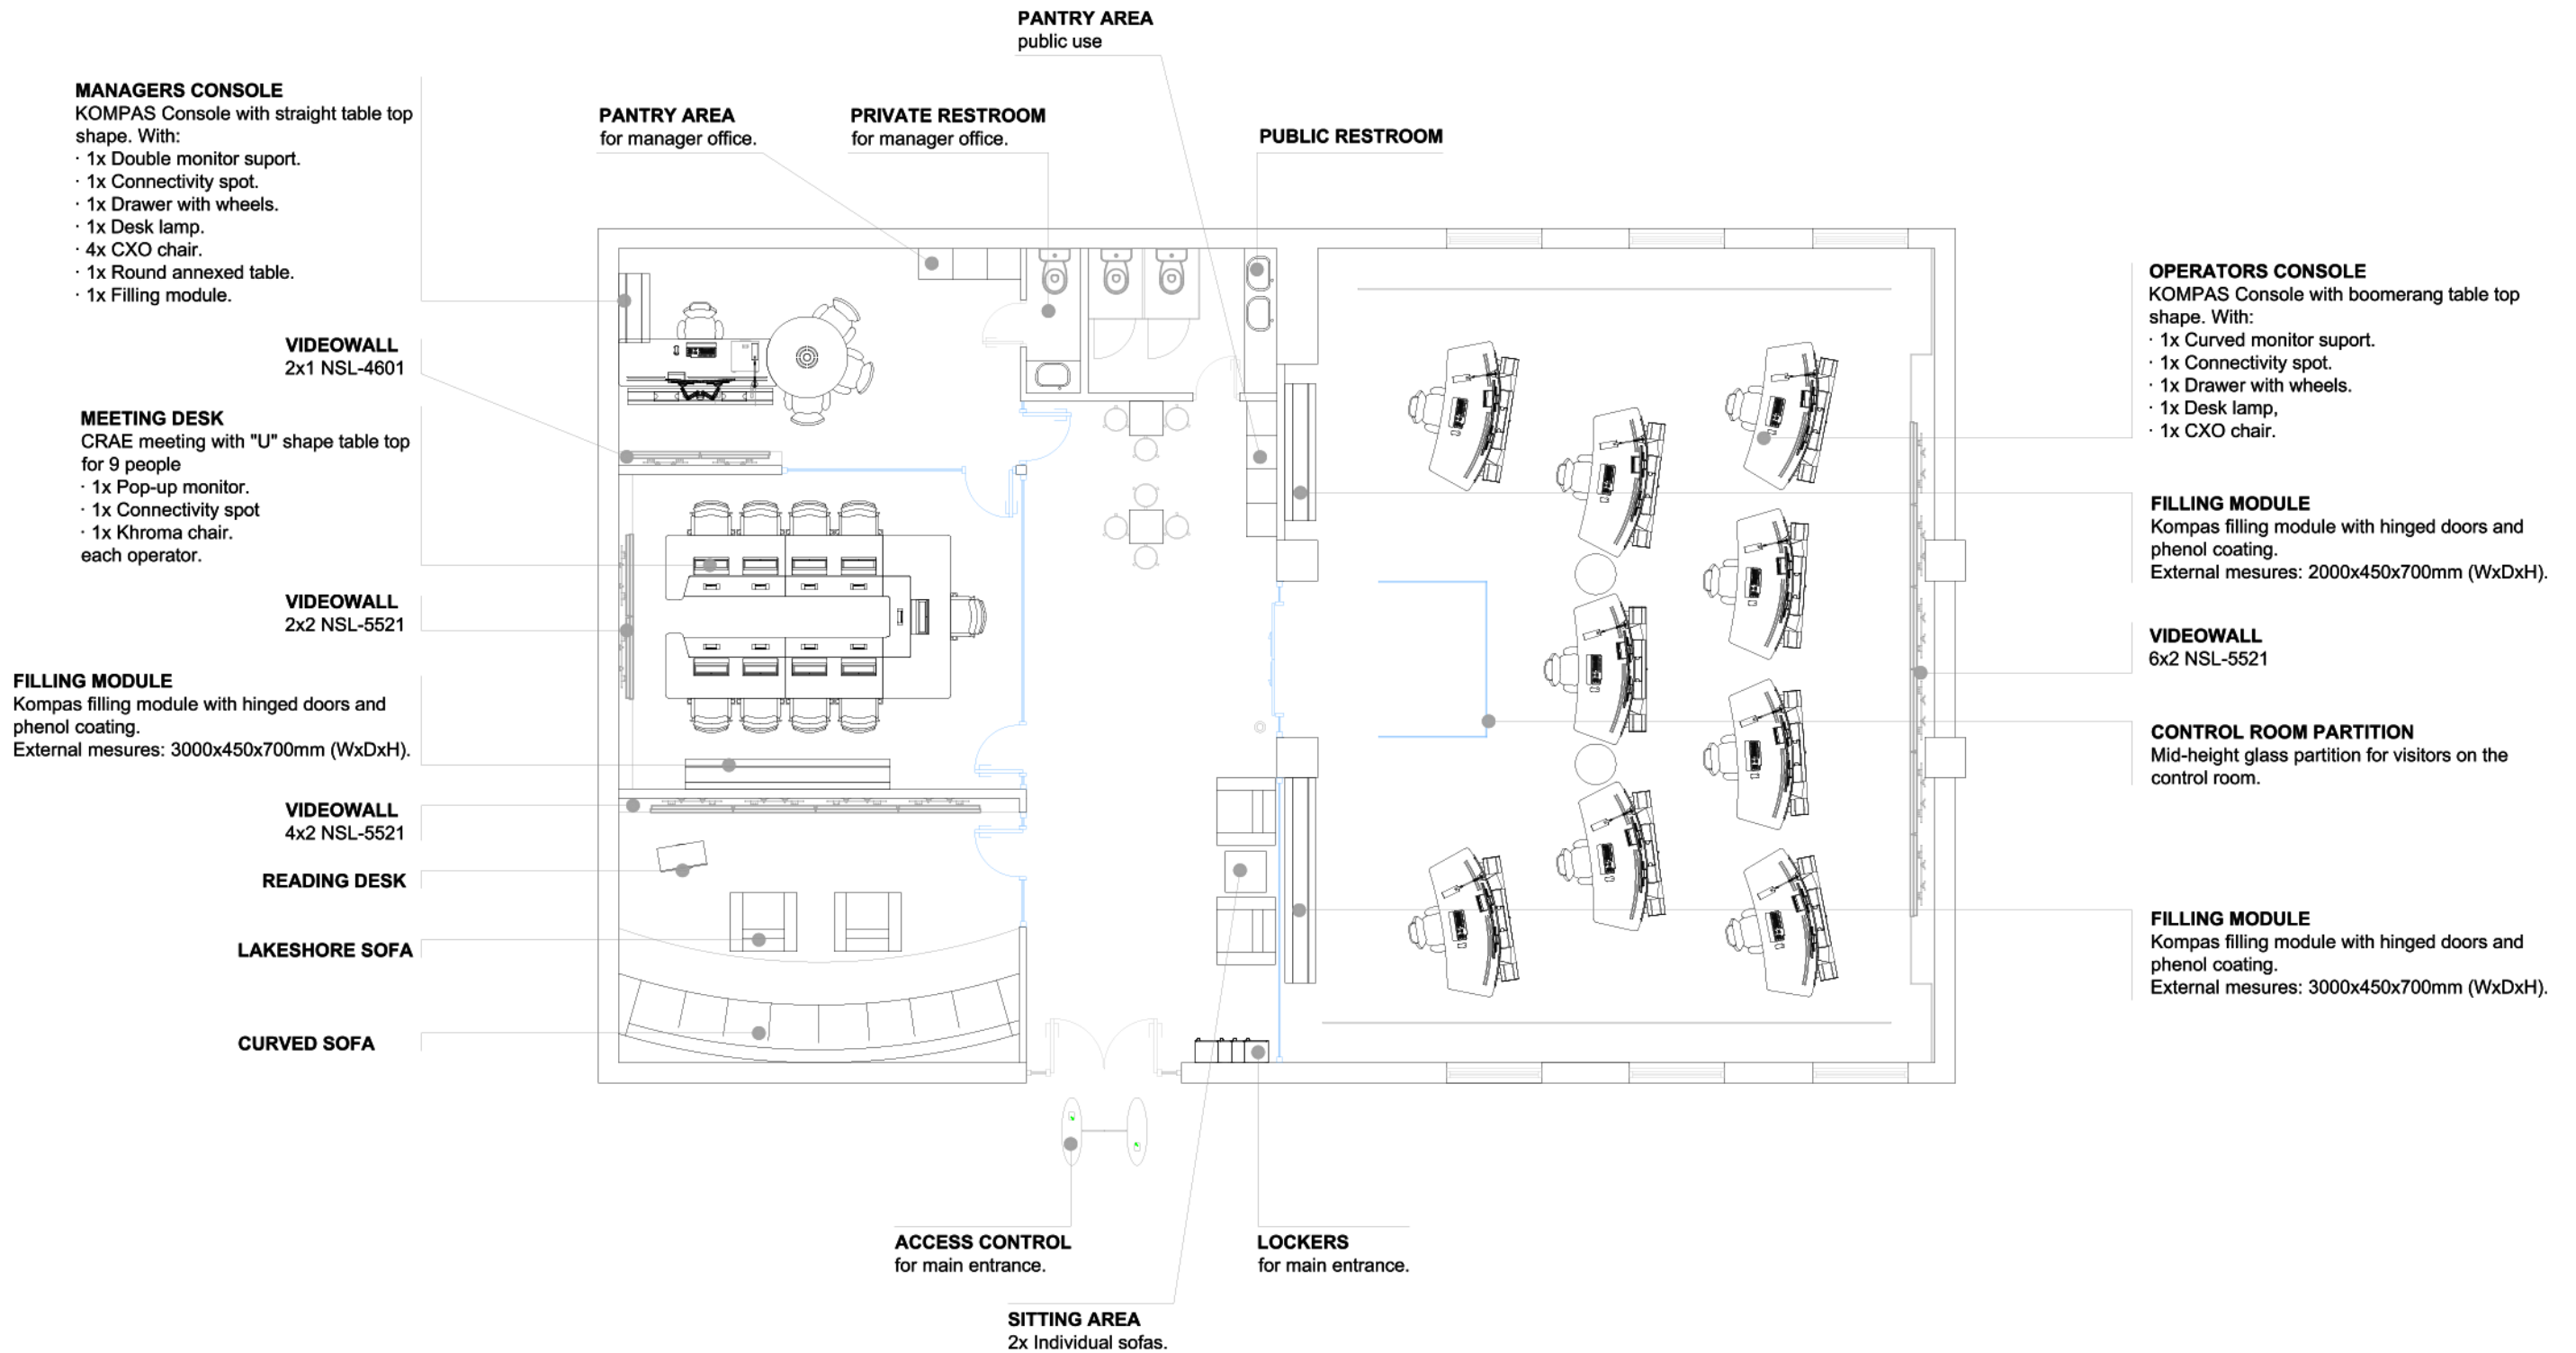

PROJECT SAMPLES WITH

Kompas
CONSOLE

- **VIDEOWALL CONTROLLERS**
- **DEPARTMENT 1**
- **DEPARTMENT 2**
- **DEPARTMENT 3**
- **DEPARTMENT 4**

SUPERVISOR CONSOLE
KOMPAS Console with boomerang shape table top, 1800 functional arch. Includes:
- 1x Triple monitor support up to 24".
- 1x Connectivity spot
- 1x CXO chair.
- 1x Desk lamp.
- 1x Drawer with wheels.

VIDEOWALL
8 x 1 LCD 70" screens.

2 OPERATORS CONSOLE
KOMPAS Console with boomerang table top shape, with eliptical central annex and 1800 functional arc. Includes:
- 1x Triple monitor support up to 24".
- 1x CXO chair.
- 1x Connectivity spot.
- 1x Desk Lamp.
- 1x Drawer.
each operator.

5 OPERATORS CONSOLE
KOMPAS Console with circular table top shape, with and 1500 functional arc. Includes:
- 1x Triple monitor support up to 24".
- 1x CXO chair.
- 1x Connectivity spot.
- 1x Desk Lamp.
each operator.

VIDEOWALL
7x2 50" LED

CONSOLA COORDINADOR/ANALISTA

Consola KOMPAS para 2 operadores, con arco funcional 1800mm. Incluye:
- 2x Soporte para 4 monitores de 21"
- 2x Conectividad CONI (2E + 2R + 1U)
- 2x Compartimento suspendido
- 2x Silla CXO