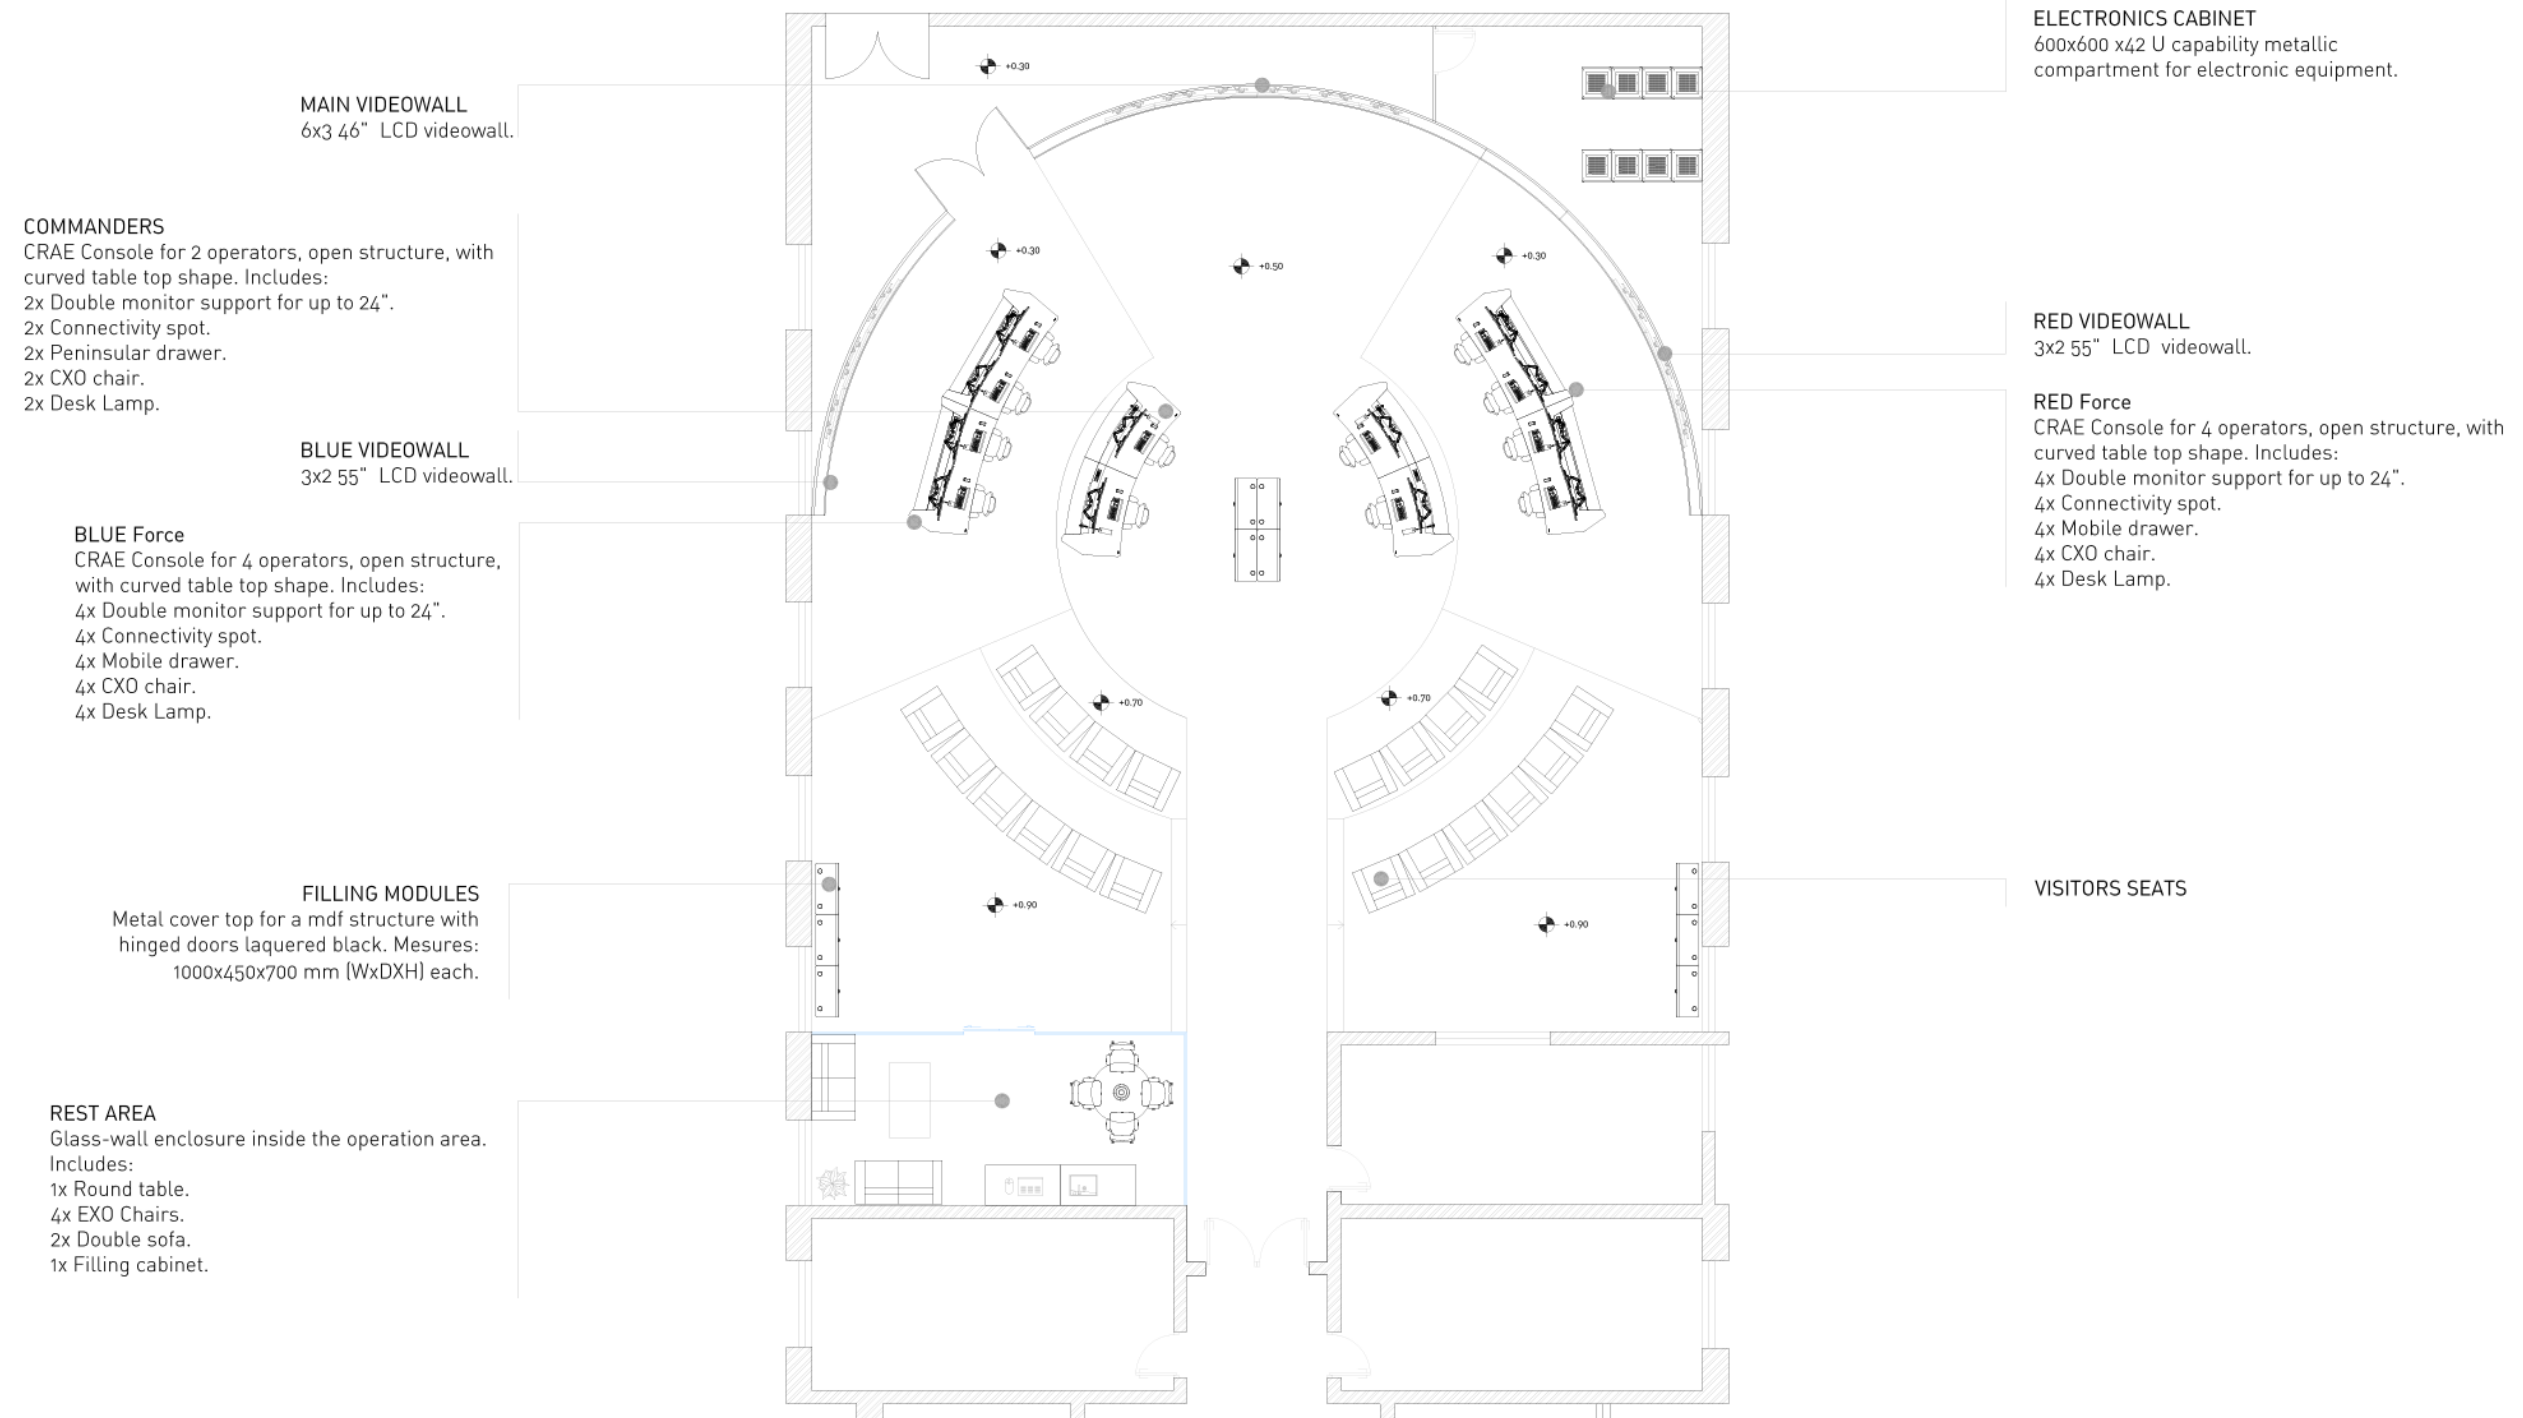

MEETING TABLE

- Crae model meeting table with oval shape. Includes:
- 25x electrical 17" screen with microphone
 - 25x modular structure for equipment
 - 25x connectivity spot with 1x Energy socket + 2x rj45 data sockets + 2x USB sockets.
 - 25x Khroma chair.