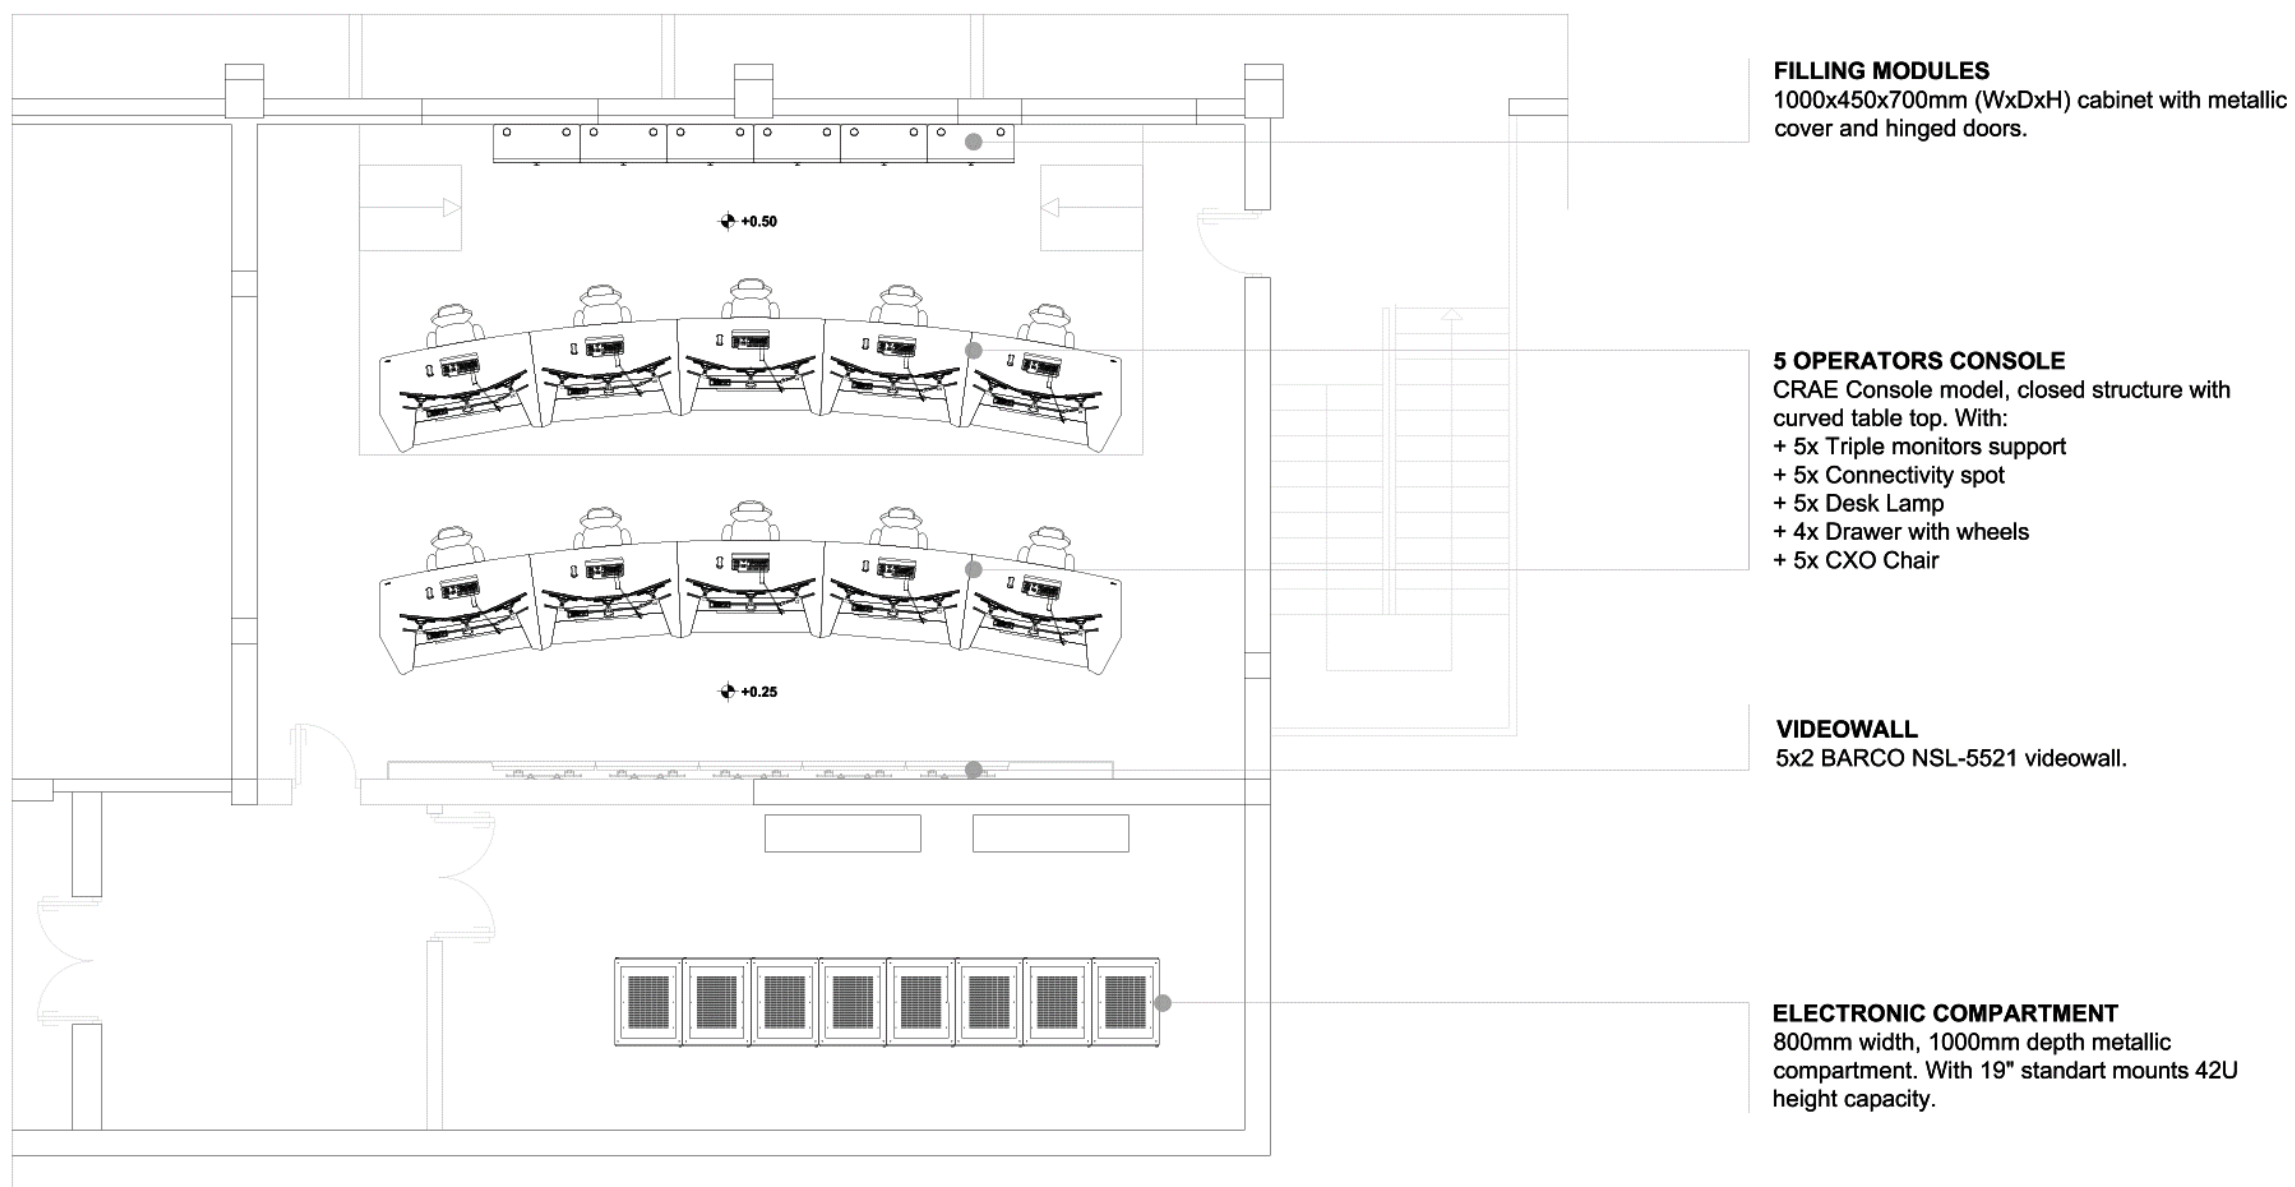

MEETING TABLE

- Crae model meeting table with oval shape. Includes:
- 25x electrical 17" screen with microphone
 - 25x modular structure for equipment
 - 25x connectivity spot with 1x Energy socket + 2x rj45 data sockets + 2x USB sockets.
 - 25x Khroma chair.

Temporary workers:
· 7x Khroma chairs.

Refreshment area adapted to room.

Cabinet adapted to room.

ENTRANCE DOOR

ENTRANCE DOOR

LCD WALL
3x2 55" monitor (front maintenance)

PROJECT SAMPLES WITH

Emaar Network Operations Control Room

1 OPERATOR CONSOLE

LAN Console for 1 operator; with 1200 mm cableduct and straight table top shape.

Includes:

- 1x 4 monitor support for up to 21"
- 1x Rear PC support
- 1x Connectivity spot
- 1x CXO chair
- 1x Desk lamp
- 1x Drawer with wheels